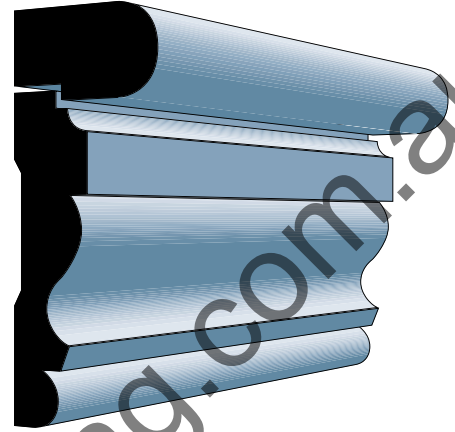

Bridport

18 x 67mm + 18 x 35mm

Master Woodturning
37 Lancaster Street
Ingleburn, NSW 2565

E: sales@masterwoodturning.com.au

P: 02 9829 5000

F: 02 9829 5100