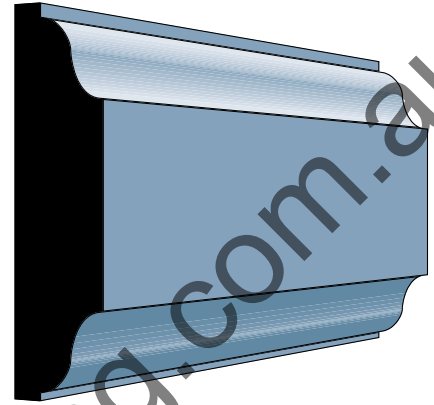

# Lewes

---

18 x 140mm

18 x 117mm

18 x 92mm

18 x 67mm

Master Woodturning  
37 Lancaster Street  
Ingleburn, NSW 2565

E: [sales@masterwoodturning.com.au](mailto:sales@masterwoodturning.com.au)