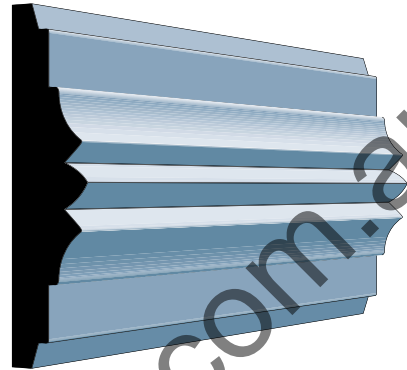

Ludlow

18 x 72mm

Master Woodturning
37 Lancaster Street
Ingleburn, NSW 2565

E: sales@masterwoodturning.com.au

P: 02 9829 5000

F: 02 9829 5100