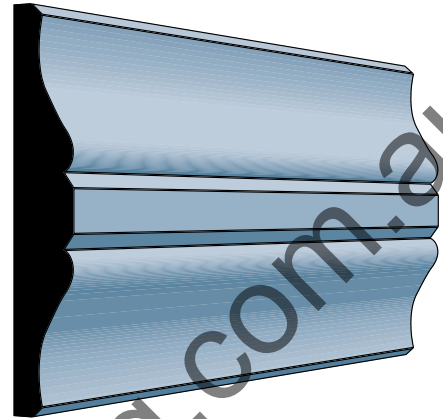

Plymouth

12 x 140mm

12 x 117mm

12 x 92mm

12 x 67mm

Master Woodturning
37 Lancaster Street
Ingleburn, NSW 2565

E: sales@masterwoodturning.com.au

P: 02 9829 5000