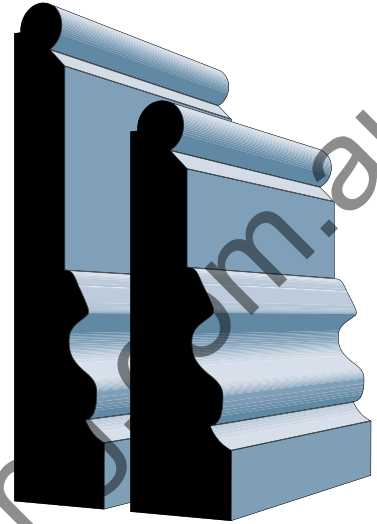

Barrington

25 x 140mm

25 x 117mm

25 x 92mm

Master Woodturning
37 Lancaster Street
Ingleburn NSW 2565
E: sales@masterwoodturning.com.au
P: 02 9829 5000 F: 02 9829 5100