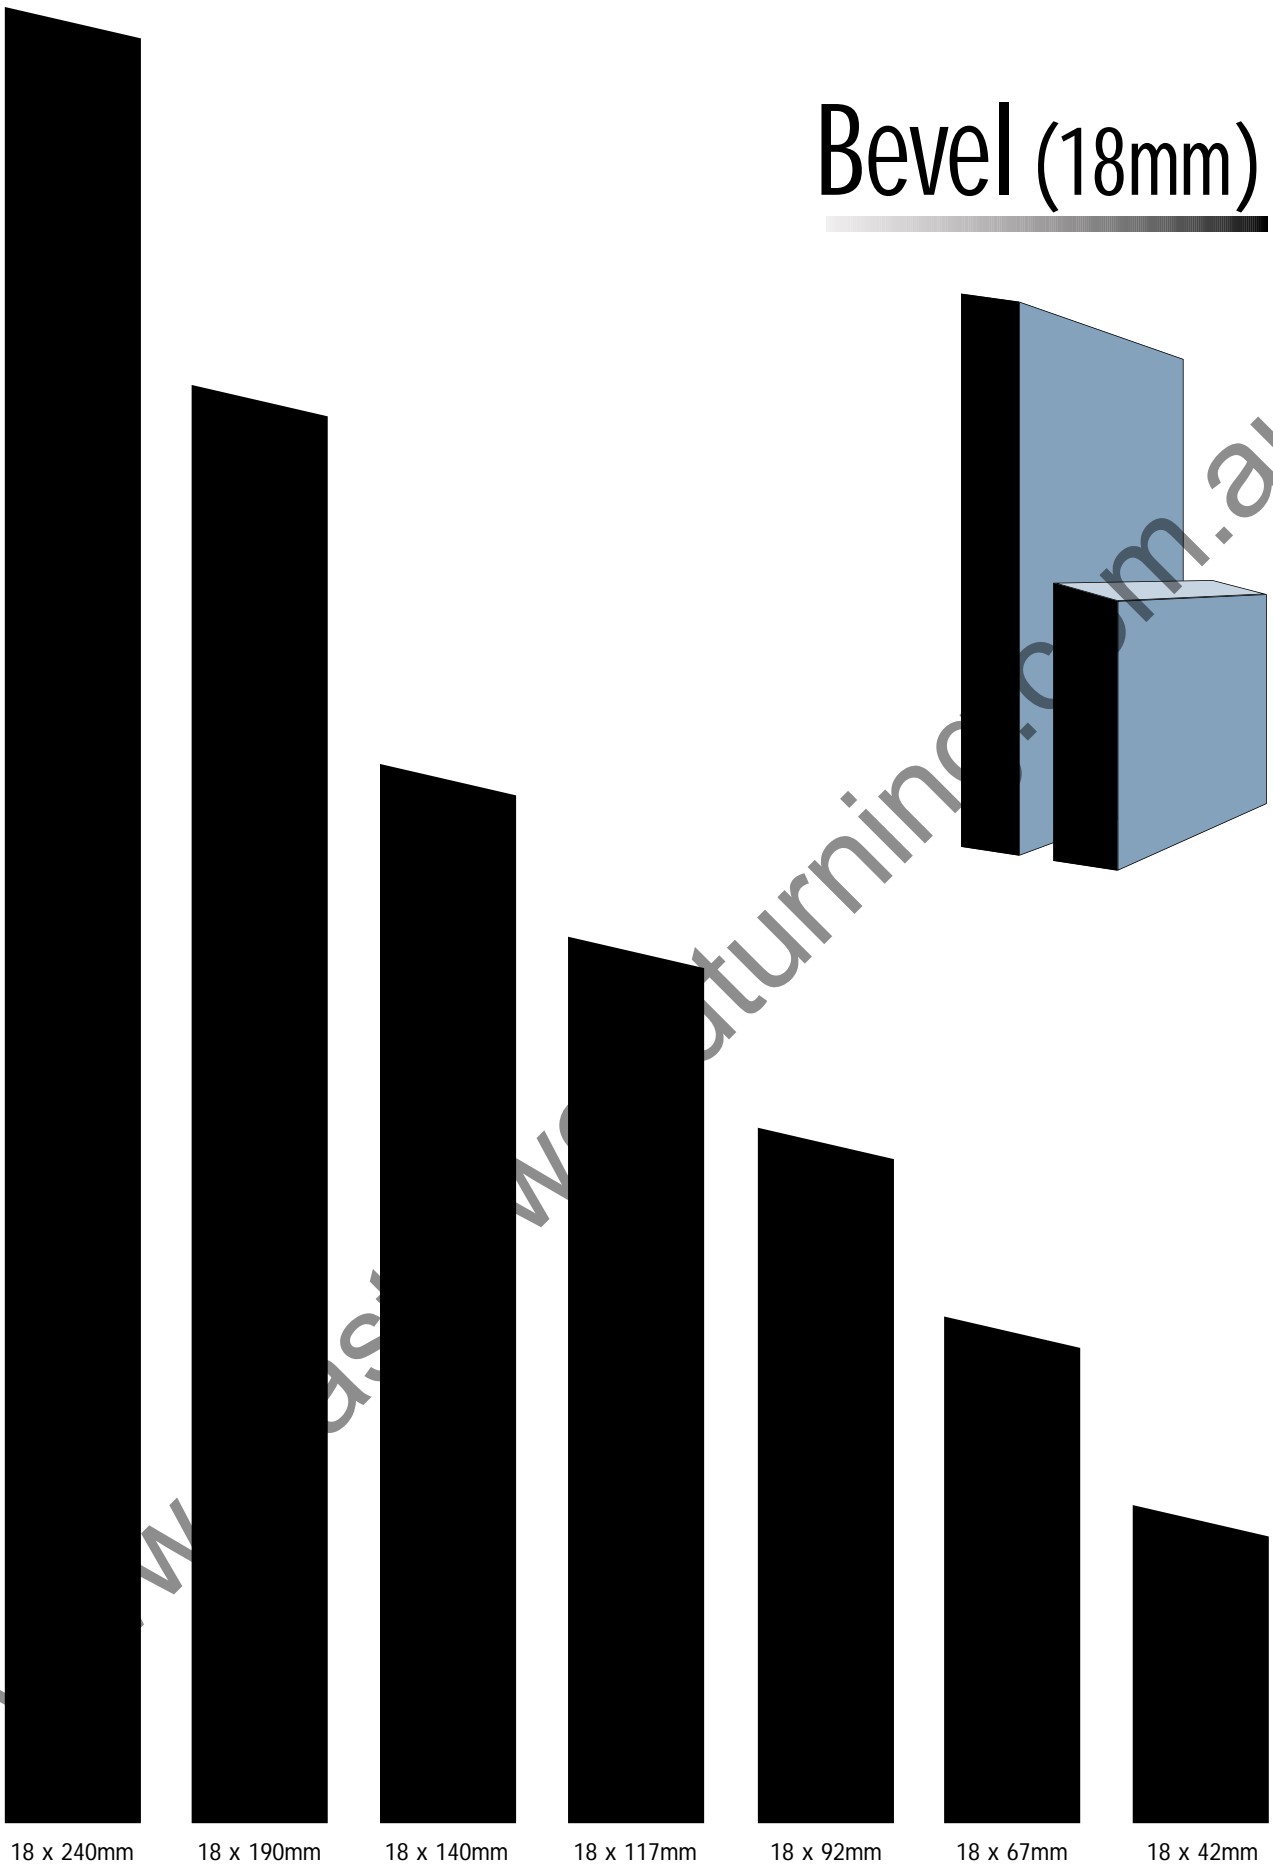

Bevel (18mm)

Master Woodturning
37 Lancaster Street
Ingleburn NSW 2565
E: sales@masterwoodturning.com.au
P: 02 9829 5000 F: 02 9829 5100