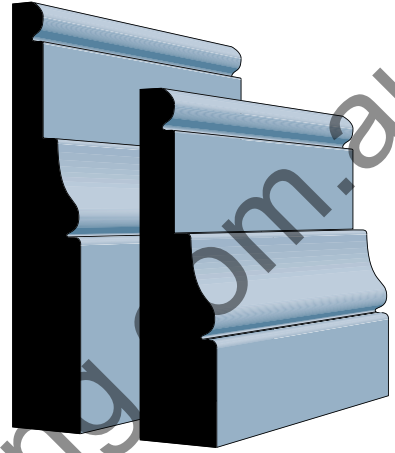

Bledlow

18 x 92mm

18 x 72mm

Master Woodturning
37 Lancaster Street
Ingleburn NSW 2565
E: sales@masterwoodturning.com.au
P: 02 9829 5000 F: 02 9829 5100