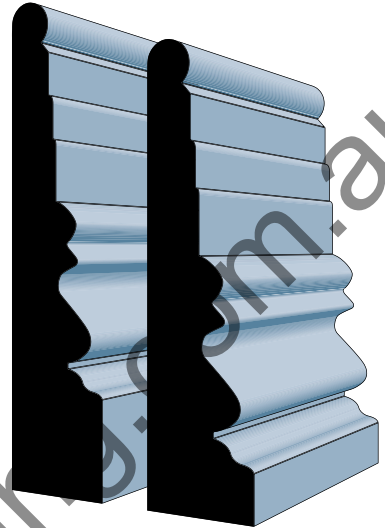

Bolton

32 x 140mm

32 x 125mm

Master Woodturning
37 Lancaster Street
Ingleburn NSW 2565
E: sales@masterwoodturning.com.au
P: 02 9829 5000 F: 02 9829 5100