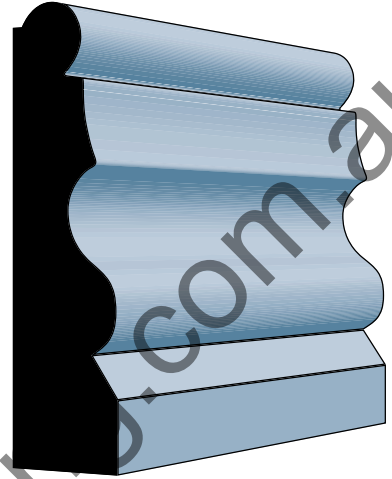

Brentwood

18 x 67mm

Master Woodturning
37 Lancaster Street
Ingleburn NSW 2565
E: sales@masterwoodturning.com.au
P: 02 9829 5000 F: 02 9829 5100