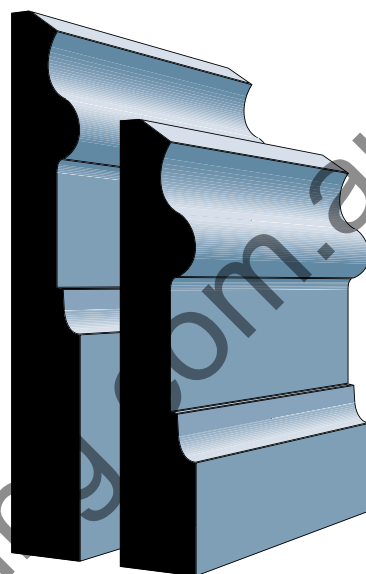

Brome

18 x 117mm

18 x 92mm

Master Woodturning
37 Lancaster Street
Ingleburn NSW 2565
E: sales@masterwoodturning.com.au
P: 02 9829 5000 F: 02 9829 5100