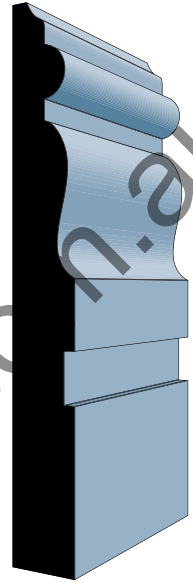

Cambridge

ALSO Available in 25 x 290mm

25 x 240mm

25 x 190mm

www.masterwoodturning.com.au

Master Woodturning
37 Lancaster Street
Ingleburn NSW 2565

E: sales@masterwoodturning.com.au
P: 02 9829 5000 F: 02 9829 5100