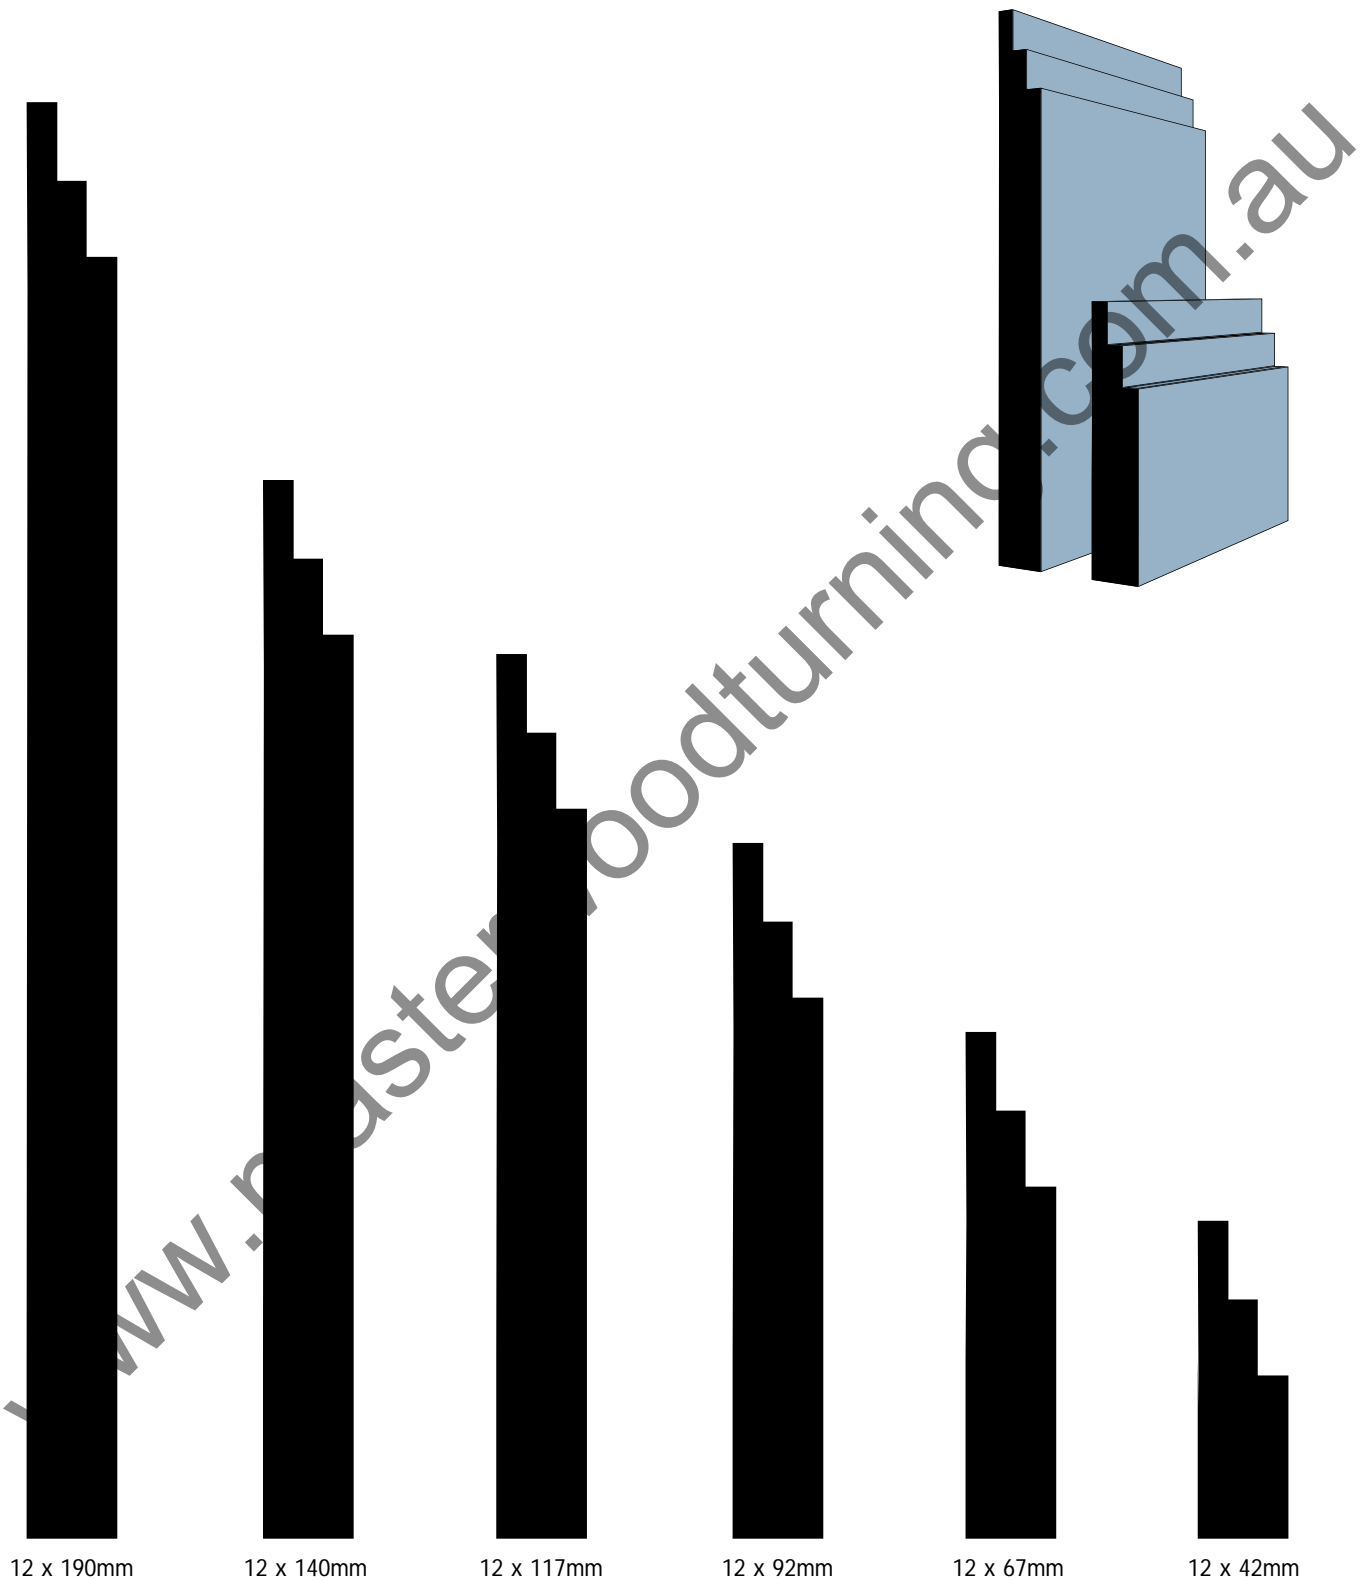

Essex

12 x 190mm

12 x 140mm

12 x 117mm

12 x 92mm

12 x 67mm

12 x 42mm

Master Woodturning
37 Lancaster Street
Ingleburn NSW 2565
E: sales@masterwoodturning.com.au
P: 02 9829 5000 F: 02 9829 5100