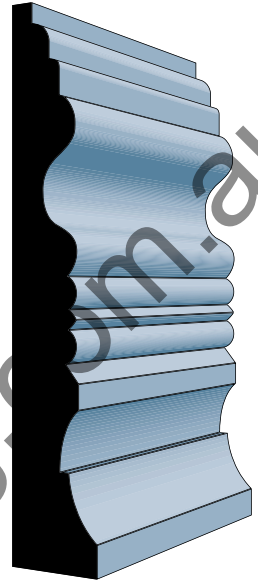

Glastonbury

ALSO Available in 25 x 290mm

25 x 240mm

25 x 190mm

25 x 140mm

Master Woodturning
37 Lancaster Street
Ingleburn NSW 2565
E: sales@masterwoodturning.com.au
P: 02 9829 5000 F: 02 9829 5100