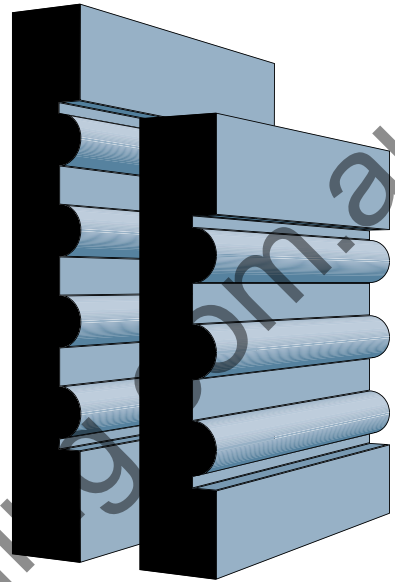

Johnston

18 x 117mm

18 x 92mm

Master Woodturning
37 Lancaster Street
Ingleburn NSW 2565
E: sales@masterwoodturning.com.au
P: 02 9829 5000 F: 02 9829 5100