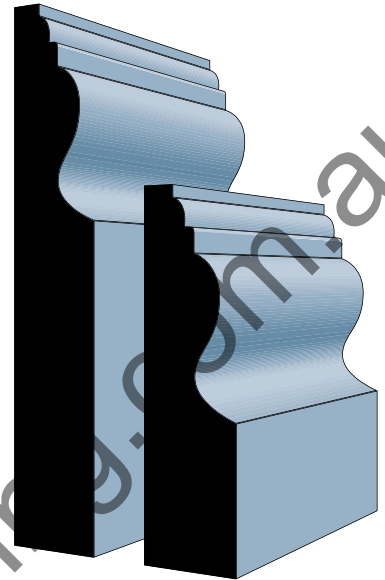

Lambeth

ALSO Available in 25 x 290mm

25 x 240mm

25 x 190mm

25 x 140mm

25 x 117mm

25 x 92mm

Master Woodturning
37 Lancaster Street
Ingleburn NSW 2565