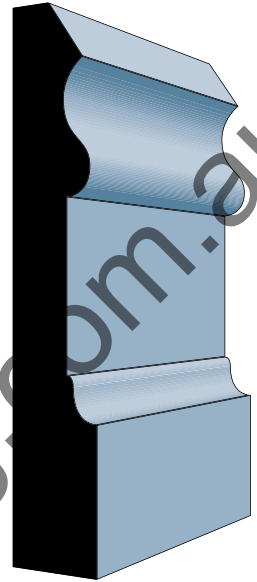

Newquay

ALSO Available in 25 x 290mm

25 x 240mm

25 x 190mm

25 x 140mm

Master Woodturning
37 Lancaster Street
Ingleburn NSW 2565
E: sales@masterwoodturning.com.au
P: 02 9829 5000 F: 02 9829 5100