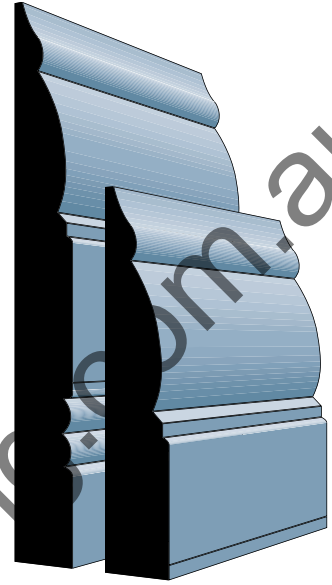

# Norfolk

ALSO Available in 18 x 290mm

18 x 240mm

18 x 190mm

18 x 140mm

18 x 92mm

Master Woodturning  
37 Lancaster Street  
Ingleburn NSW 2565  
E: [sales@masterwoodturning.com.au](mailto:sales@masterwoodturning.com.au)  
P: 02 9829 5000 F: 02 9829 5100