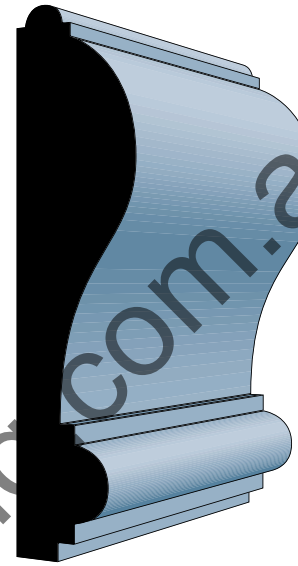

Norley

32 x 117mm

Master Woodturning
37 Lancaster Street
Ingleburn NSW 2565
E: sales@masterwoodturning.com.au
P: 02 9829 5000 F: 02 9829 5100