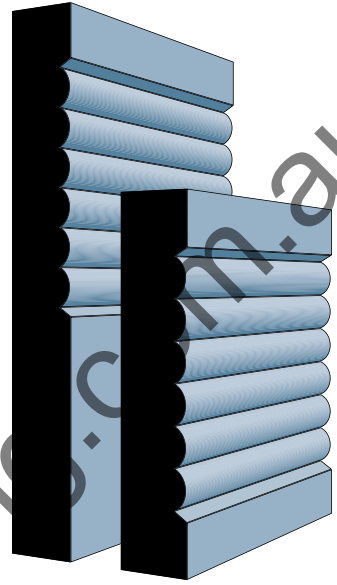

Parkhurst

ALSO Available in 18 x 290mm

18 x 240mm

18 x 190mm

18 x 140mm

18 x 117mm

18 x 92mm

Master Woodturning
37 Lancaster Street
Ingleburn NSW 2565