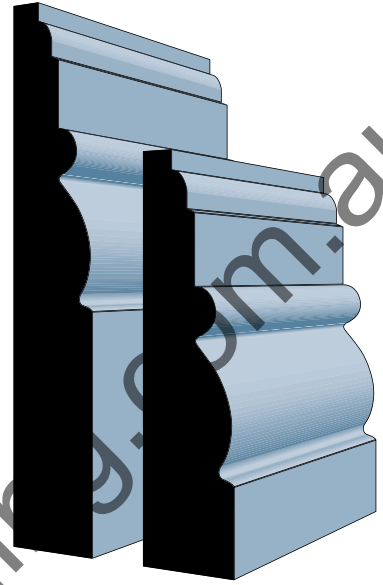

# Ramsey

ALSO Available in 25 x 290mm

25 x 240mm

25 x 190mm

25 x 140mm

25 x 117mm

25 x 100mm

Master Woodturning  
37 Lancaster Street  
Ingleburn NSW 2565  
E: [sales@masterwoodturning.com.au](mailto:sales@masterwoodturning.com.au)  
P: 02 9829 5000 F: 02 9829 5100