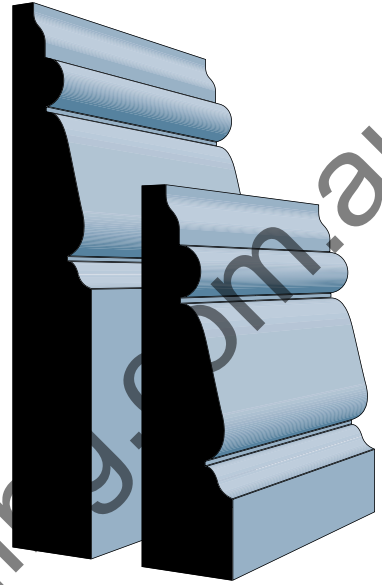

# Skipton

ALSO Available in 25 x 290mm

25 x 240mm

25 x 190mm

25 x 140mm

25 x 117mm

25 x 92mm

Master Woodturning  
37 Lancaster Street  
Ingleburn NSW 2565