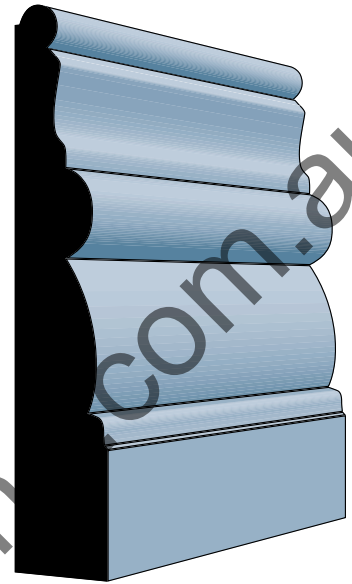

Stirling

18 x 92mm

Master Woodturning
37 Lancaster Street
Ingleburn NSW 2565
E: sales@masterwoodturning.com.au
P: 02 9829 5000 F: 02 9829 5100