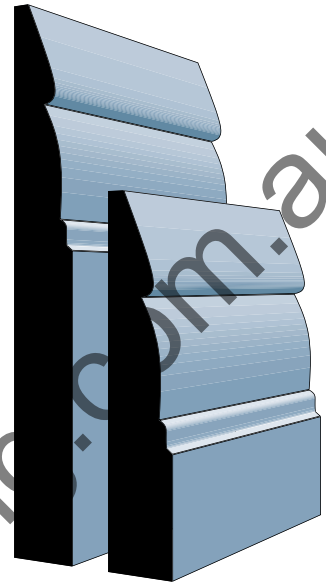

Tiverton

ALSO Available in 18 x 290mm

18 x 240mm

18 x 190mm

18 x 140mm

18 x 117mm

18 x 92mm

Master Woodturning
37 Lancaster Street
Ingleburn NSW 2565
E: sales@masterwoodturning.com.au
P: 02 9829 5000 F: 02 9829 5100