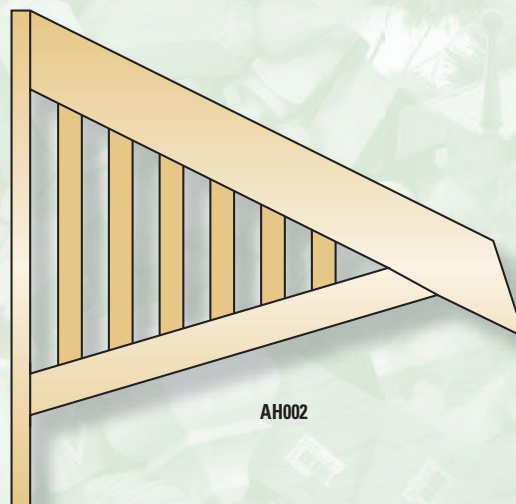

## WINDOW CANOPIES

### AH001 - Federation Window Canopy Side

Canopy Reach: 740mm

### AH002 - Bungalow Window Canopy Side

Canopy Reach: 815mm

AH001

AH002