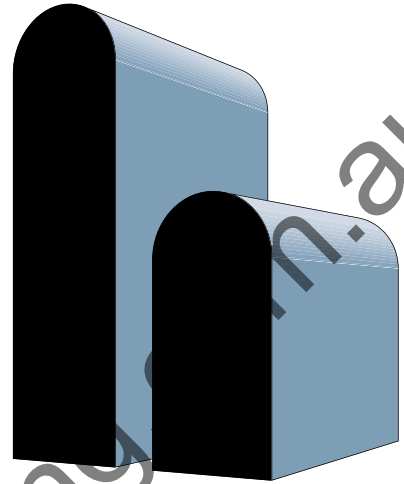

Nosing-Bullnose (32mm)

ALSO Available in 32 x 240mm

32 x 190mm

32 x 140mm

32 x 117mm

32 x 92mm

32 x 42mm

32 x 67mm