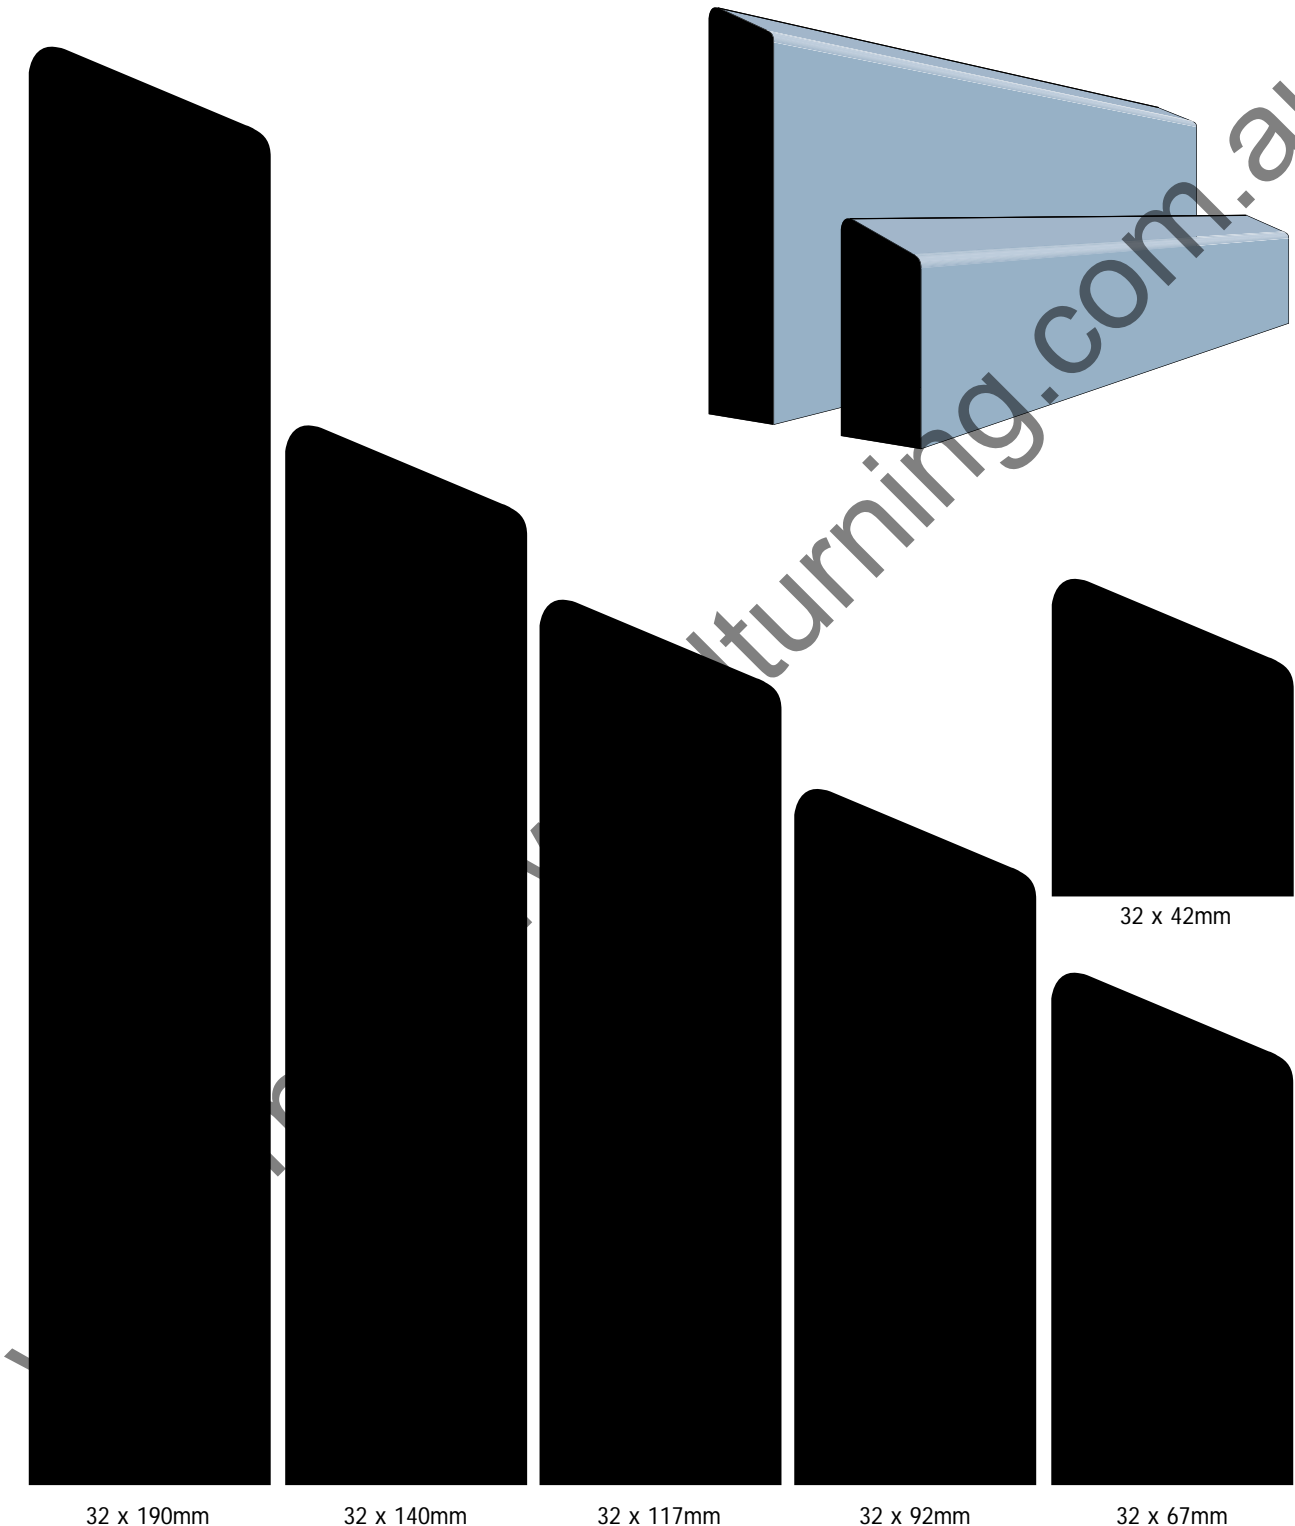

Nosing-Splay

ALSO Available in 32 x 240mm

Master Woodturning
37 Lancaster Street
Ingleburn NSW 2565
E: sales@masterwoodturning.com.au
P: 02 9829 5000 F: 02 9829 5100