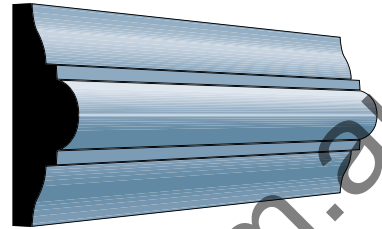

# Poole

---

16 x 44mm

Master Woodturning  
37 Lancaster Street  
Ingleburn NSW 2565  
E: [sales@masterwoodturning.com.au](mailto:sales@masterwoodturning.com.au)  
P: 02 9829 5000 F: 02 9829 5100