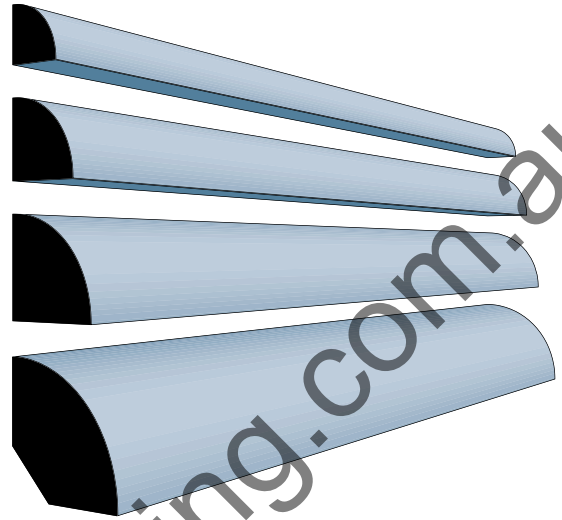

# Quarter Round

---

42 x 42mm

32 x 32mm

25 x 25mm

18 x 18mm

Master Woodturning  
37 Lancaster Street  
Ingleburn NSW 2565  
E: [sales@masterwoodturning.com.au](mailto:sales@masterwoodturning.com.au)  
P: 02 9829 5000 F: 02 9829 5100