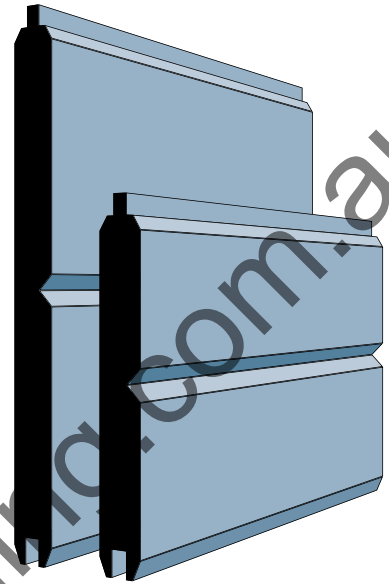

# Tongue & Groove Reversible

---

12 x 190mm

12 x 140mm

12 x 92mm

Master Woodturning  
37 Lancaster Street  
Ingleburn NSW 2565  
E: [sales@masterwoodturning.com.au](mailto:sales@masterwoodturning.com.au)  
P: 02 9829 5000 F: 02 9829 5100